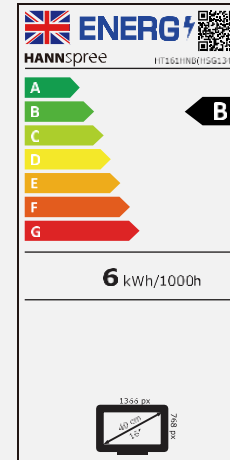

Built-in Stereo
Speakers

VESA
Wall-Mountable

TOUCH DISPLAY FEATURES

10 Point
Touch

USB
Link

7H
Surface

Adj
Stand

Display Size	39,6cm / 15.6" Diagonal
Panel Type	TFT – LED Backlight
Aspect Ratio	16:9
Resolution (H x V)	1366 x 768
Brightness	220 cd/m ² (Panel) – 194 cd/m ² (Monitor)
Contrast (Typ.)	500:1 (Typical)
Contrast (Active)	40.000.000:1 (Active)
Viewing Angle L/R; U/D	110° H / 85° V (CR >5) – 90° H / 60° V (CR >10)
Response Time	12 msec (Typ)
Pixel Pitch	0,252 (H) x 0,252 (V) mm
Touch Type	Projected Capacitive Type – 10 Point Touch
Display Colors	262K Colors
Horizontal Frequency	30 ~ 61 kHz
Vertical Frequency	56 ~ 75 Hz
Max Display Frequency	1366 x 768 @ 60Hz
Input 1	D-Sub (VGA)
Input 2	HDMI
Input 3	USB (for Touch function)
Built-in Speakers	Yes 1W x 2; Earphone (Audio Out)
Power Consumption	On: 6W; Stand-by: 0,2W; Off: 0,2W
AC Power Range	External Power Supply Input: AC 100 ~ 240 Volt; 50 ~ 60 Hz Output: 12V – 3A
Product Dimensions	379,2 x 36,8 x 248,6 mm (W x D x H)
Packing Dimensions	453 x 86 x 390 (W x D x H)
Net / Gross Weight	1,32 Kg / 2,36 Kg
Bezel & Color Plan	Bezel Arm/ Base: Texture; Rear Cover - Texture

VESA Mounting	75 x 75 mm
Monitor Stand	Smart Adjustable Stand ("book" type)
Tilt / Kensington Lock	15° ~ 50° / Yes
Display Protection	Thickness 0,83 mm
Hardness / Transmittance	≥7H Toughened hard panel surface / ≥90%
Controls	Menü, Bri (+), Vol (-), Input/Enter, Power
Color	Warm, Natural, Cool, User Mode
Preset Mode	PC, Movie, Game Modes
On Screen Display	15 OSD Languages
Accessory	Power Supply; HDMI Cable (1,5m); USB Cable; Warranty Card; Quick Start Guide
Orientation	Landscape, Portrait

Supplier's Name	HANNspree
Model Name	HT1611HNB
Energy efficiency class for standard Dynamic Range (SDR)	B
Annual Energy Power Consumption (kWh/1000h)	6 kWh/1000h
On mode power demand for Standard Dynamic Range (SDR)	6 W
Off mode power demand (W)	0,2 W
Standby mode power demand (W)	0,2 W
Screen Diagonal (cm / inches)	39,6cm / 15.6"
Resolution	1366 x 768