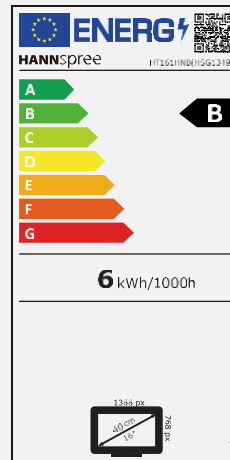

39,6 cm / 15.6"
Part. No.: HT 161 HNB

SIZE, RESOLUTION

15.6" / 39,6cm

1366 x 768

CONNECTIVITY, RATIO

HDMI
VGA

16:9
Aspect Ratio

SPEAKERS, VESA

Built-in Stereo
Speakers

VESA
Wall-Mountable

TOUCH DISPLAY FEATURES

10 Point
Touch

USB
Link

7H
Surface

Adj
Stand

Display Size	39,6cm / 15.6" Diagonal
Panel Type	TFT – LED Backlight
Aspect Ratio	16:9
Resolution (H x V)	1366 x 768
Brightness	220 cd/m ² (Panel) – 194 cd/m ² (Monitor)
Contrast (Typ.)	500:1 (Typical)
Contrast (Active)	40.000.000:1 (Active)
Viewing Angle L/R; U/D	110° H / 85° V (CR >5) – 90° H / 60° V (CR >10)
Response Time	12 msec (Typ)
Pixel Pitch	0,252 (H) x 0,252 (V) mm
Touch Type	Projected Capacitive Type – 10 Point Touch
Display Colors	262K Colors
Horizontal Frequency	30 ~ 61 kHz
Vertical Frequency	56 ~ 75 Hz
Max Display Frequency	1366 x 768 @ 60Hz
Input 1	D-Sub (VGA)
Input 2	HDMI
Input 3	USB (for Touch function)
Built-in Speakers	Yes 1W x 2; Earphone (Audio Out)
Power Consumption	On: 6W; Stand-by: 0,2W; Off: 0,2W
AC Power Range	External Power Supply Input: AC 100 ~ 240 Volt; 50 ~ 60 Hz Output: 12V – 3A
Product Dimensions	379,2 x 36,8 x 248,6 mm (W x D x H)
Packing Dimensions	453 x 86 x 390 (W x D x H)
Net / Gross Weight	1,32 Kg / 2,36 Kg
Bezel & Color Plan	Bezel Arm/ Base: Texture; Rear Cover - Texture

VESA Mounting	75 x 75 mm
Monitor Stand	Smart Adjustable Stand ("book" type)
Tilt / Kensington Lock	15° ~ 50° / Yes
Display Protection	Thickness 0,83 mm
Hardness / Transmittance	≥7H Toughened hard panel surface / ≥90%
Controls	Menü, Bri (+), Vol (-), Input/Enter, Power
Color	Warm, Natural, Cool, User Mode
Preset Mode	PC, Movie, Game Modes
On Screen Display	15 OSD Languages
Accessory	Power Supply; HDMI Cable (1,5m); USB Cable; Warranty Card; Quick Start Guide
Orientation	Landscape, Portrait